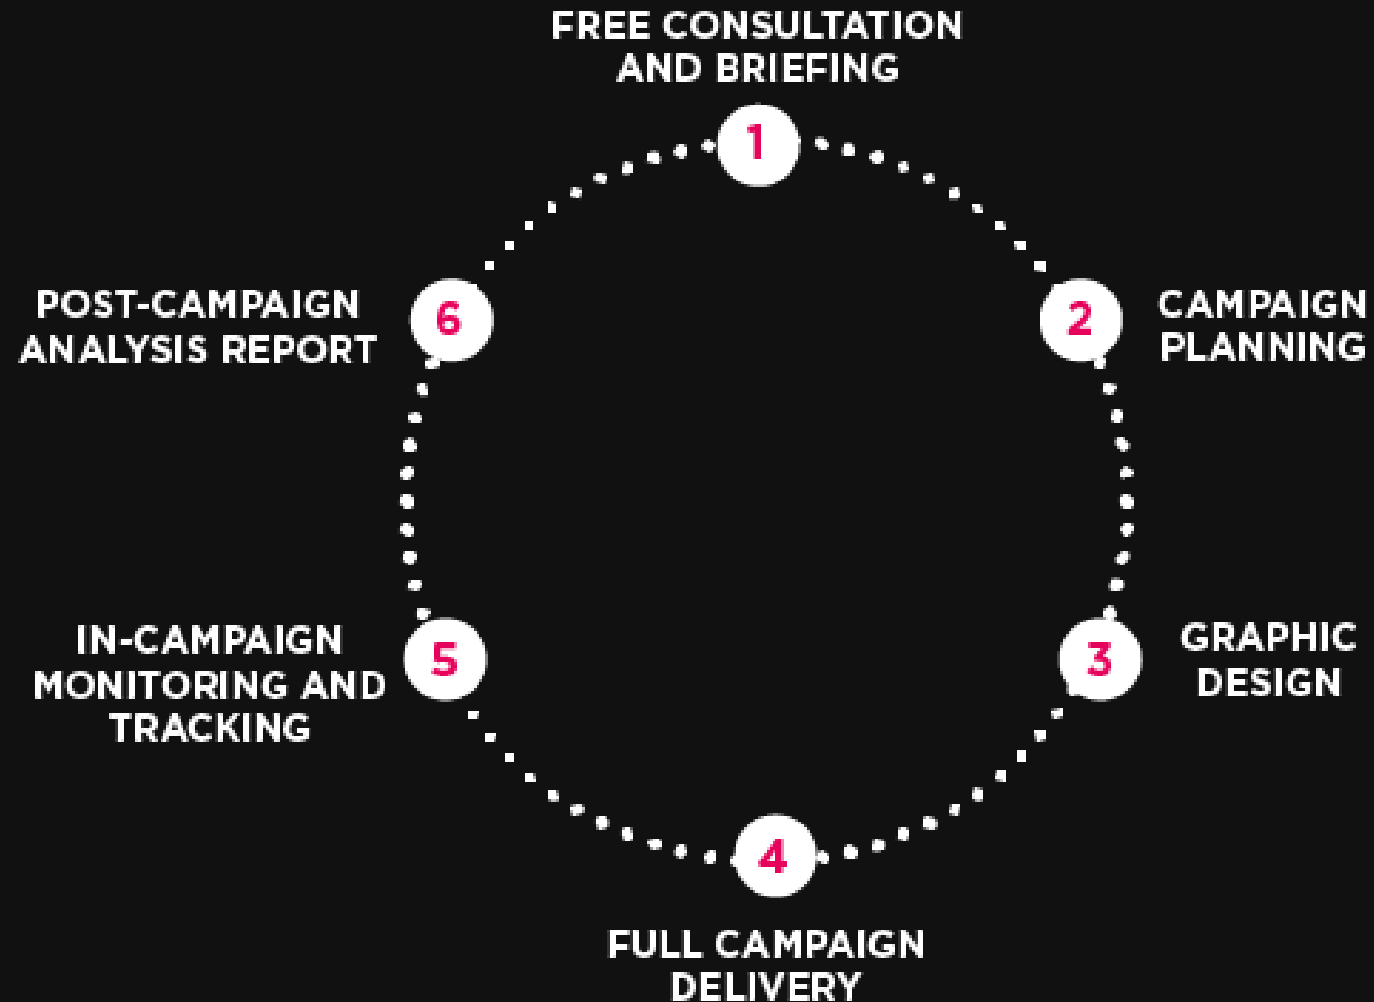

THE PLANNING PROCESS.

We tailor each campaign to suit your brief, and will assist you from the start, right through to post-campaign analysis.