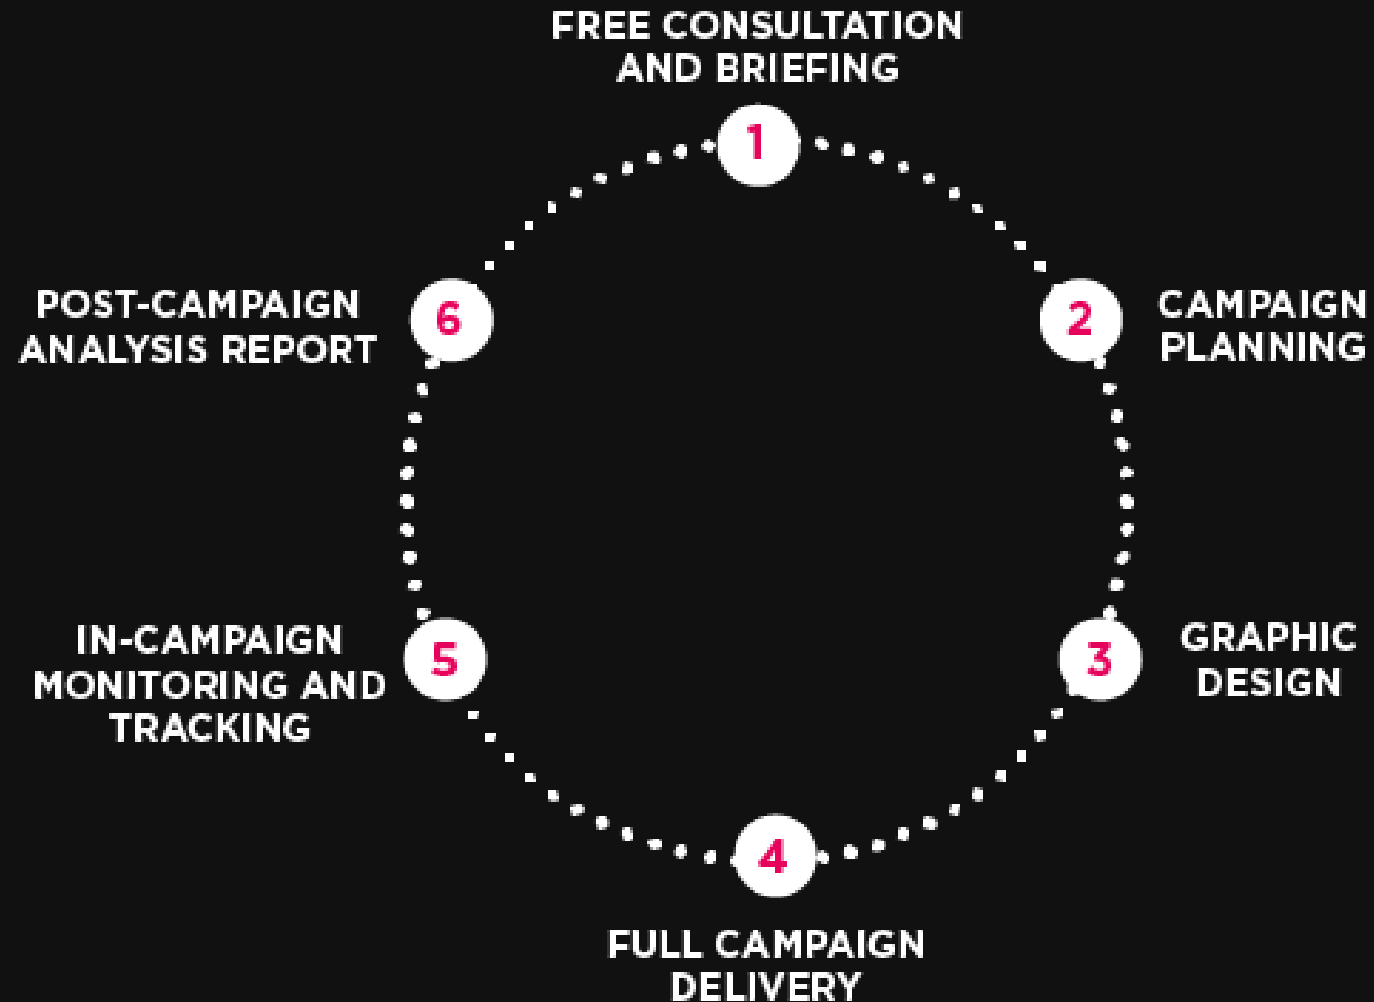

NORTH WALES NETWORK

THE PLANNING PROCESS.

We tailor each campaign to suit your brief, and will assist you from the start, right through to post-campaign analysis.

ROUTE

LLANDUDNO

COLWYN

RHYL

BANGOR

Our double-sided Mega D6 is located on the entrance and exit road to Eagles Meadow Shopping Centre in Wrexham, reaching over 389,919 people per week.

Our D4 network now covers five screens across three locations in North Wales, enabling brands to reach audiences where there is little or no, other out-of-home advertising solutions. This network reaches 232,000 people per week.

The billboard features a large photograph of an elderly man with glasses, looking surprised and happy as he takes a bite out of a burger. The background of the billboard is a vibrant red. To the left of the man, the 'Wrexham Eats' logo is prominently displayed, along with promotional text and social media icons. A green traffic light is visible to the left of the billboard, and the scene is set against a backdrop of trees and a building on a hillside.

venue
cymru

ROUTE

#RIGHTROUTE

ROUTE