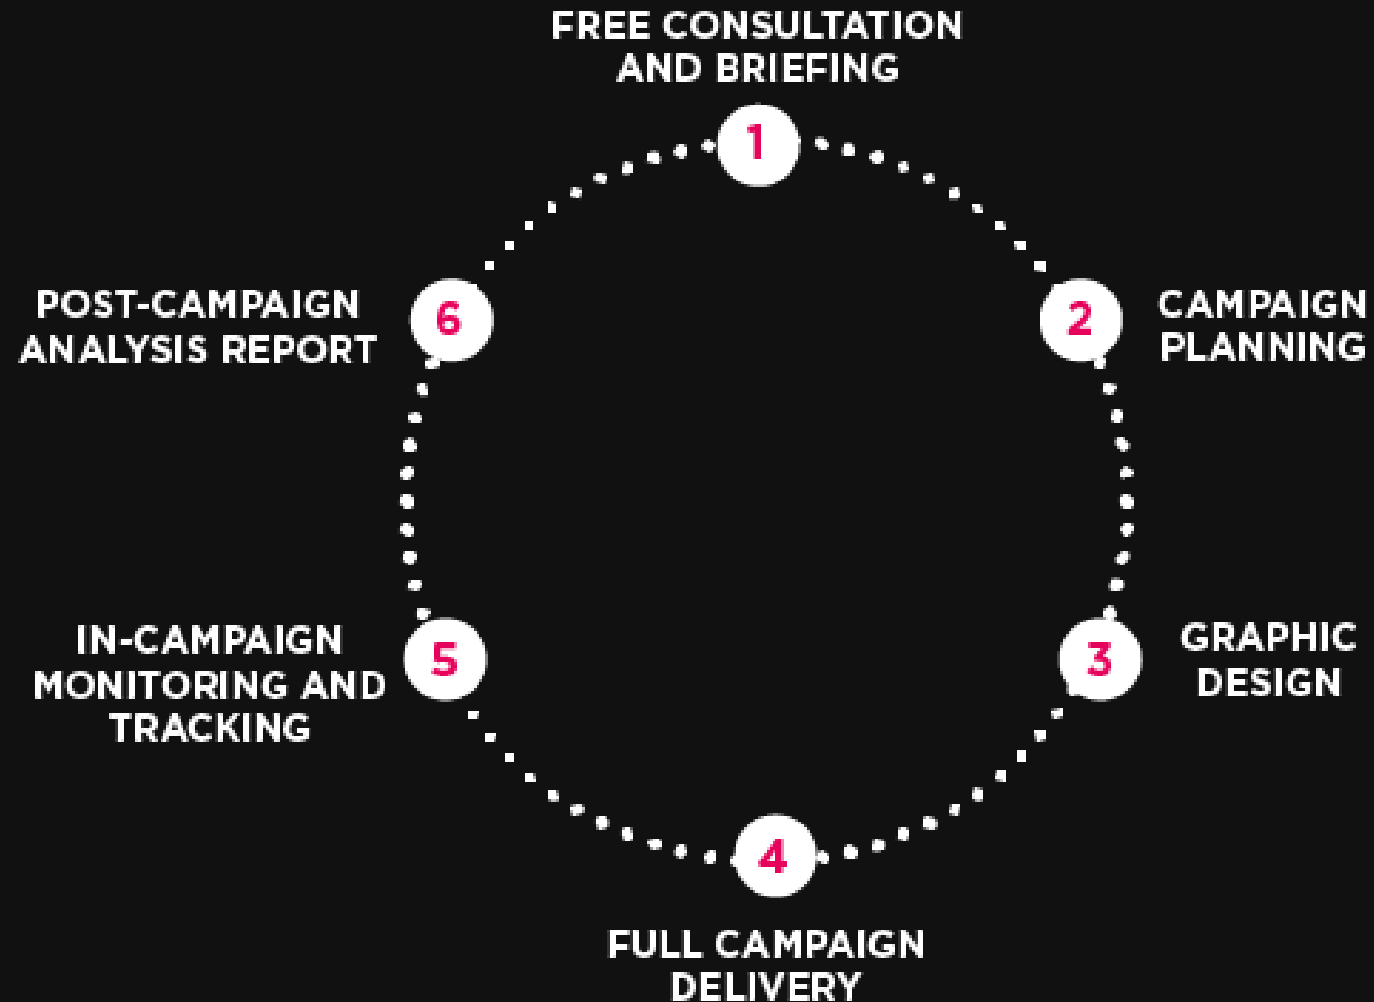

# THE PLANNING PROCESS.

---

We tailor each campaign to suit your brief, and will assist you from the start, right through to post-campaign analysis.

Our bus network includes streetliner and rear formats. Bus rears are a landscape format that are viewed by motorists and passengers travelling behind the bus. They have a substantial dwell time, ensuring your message can be absorbed.

Streetliners reach active local audiences on the routes, elevated and visible across street clutter, with a 71% pedestrian audience.