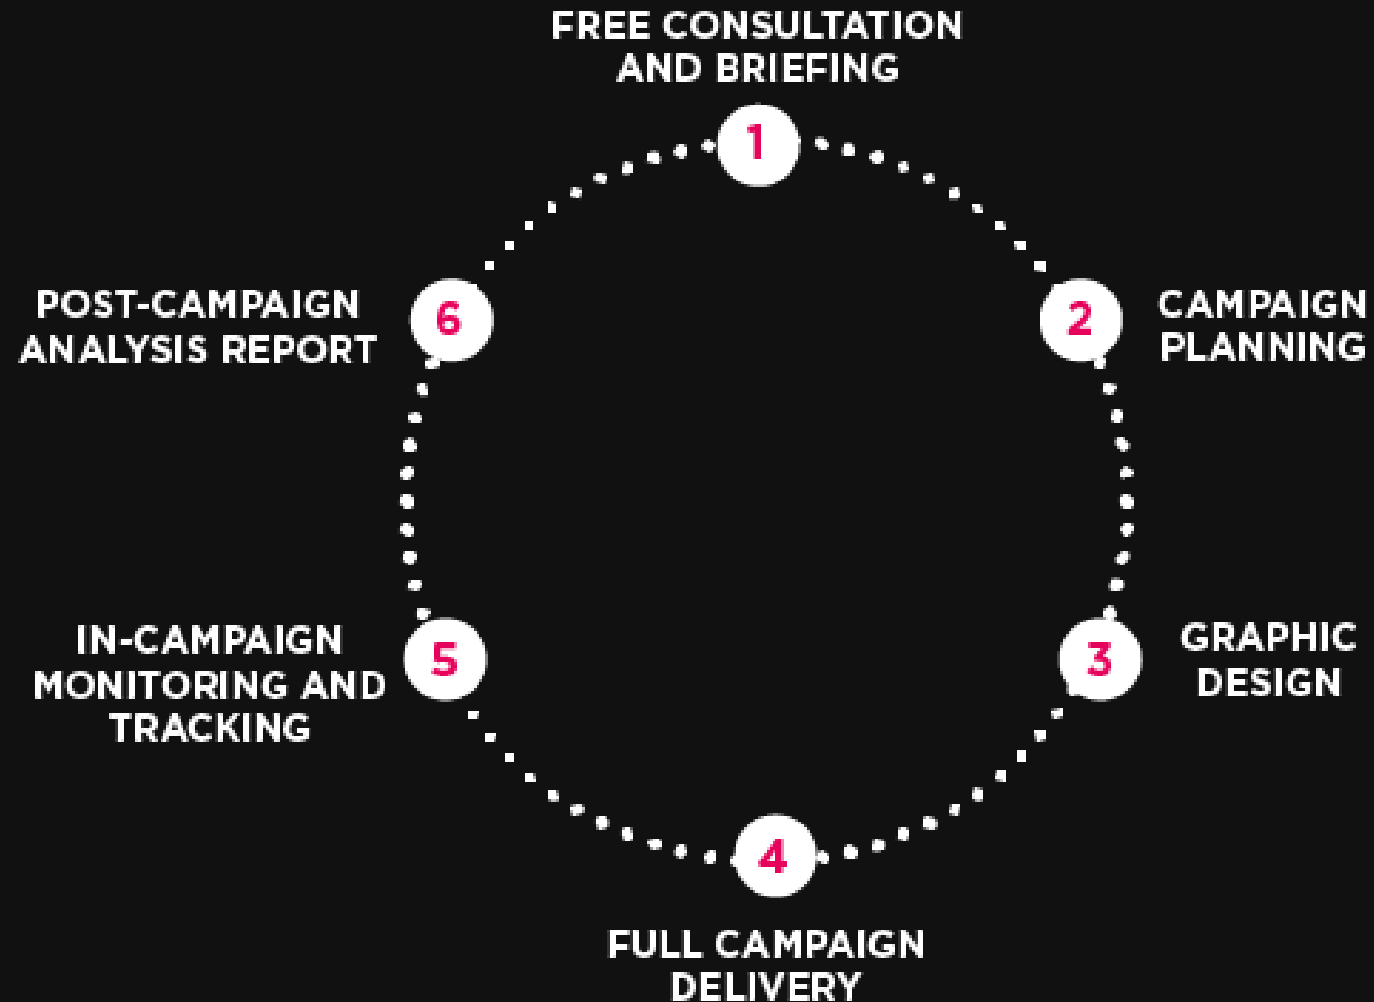

NORTH WALES NETWORK

THE PLANNING PROCESS.

We tailor each campaign to suit your brief, and will assist you from the start, right through to post-campaign analysis.

ROUTE

NORTH WALES NETWORK

Our North Wales network now covers several static and digital formats from small to large scale.

Our North Wales digital network now covers three formats; digital 6-sheets (D6s) and our largest formats, a digital mega-6 in Wrexham and a digital landscape 48 sheet. Our North Wales Network reaches over 700,000 people per week.

Our double-sided **Mega D6** is located on the entrance and exit road to Eagles Meadow Shopping Centre in Wrexham, reaching over 410,970 people per week.

A stone's throw from Wrexham AFC and Wrexham University, we have **digital 48 sheet**, reaching an estimated 100,000 people per week.

PLEASE DONATE NOW.
DEC.ORG.UK

DEC DISASTERS
EMERGENCY
COMMITTEE

A vertical poster mounted on a brick wall. The top half features a photograph of a person in a blue winter jacket and a fur-lined hood, hugging another person. The bottom half is a solid red background with white text and a logo.