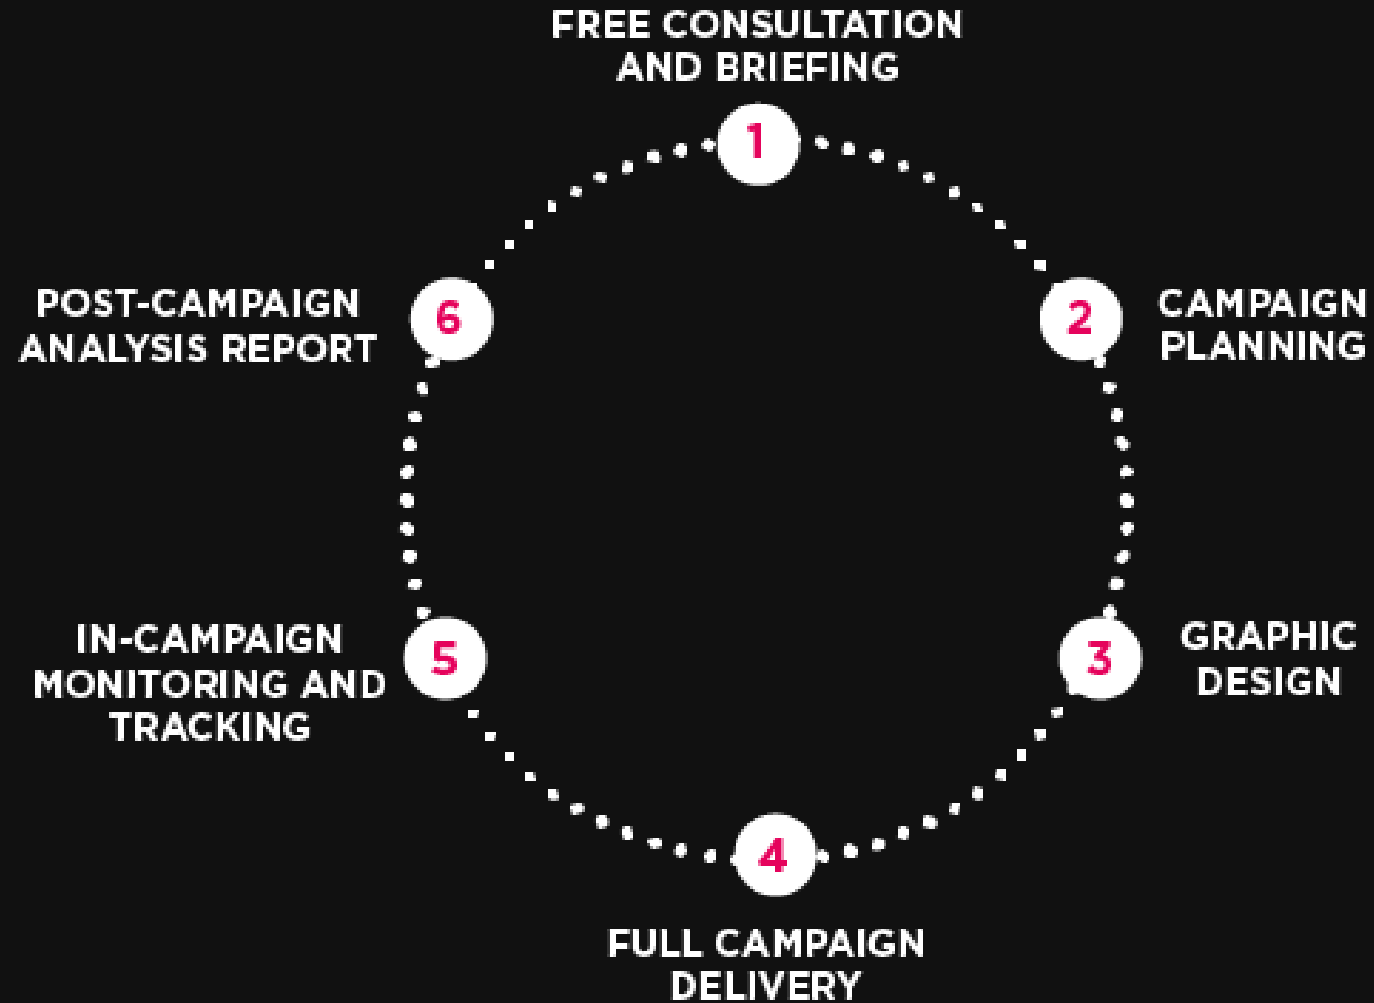

# THE PLANNING PROCESS.

---

We tailor each campaign to suit your brief, and will assist you from the start, right through to post-campaign analysis.

CREV·GWR IN THESE  
FEL·GWYDR·HORI  
O·FWRNAIS·AM

Whitchurch | Cardiff | 132  
ecoach gold

Our digivans allow your campaigns to be where you need them to be. The locations and route can be personalized to your campaign and brief, with static and video capabilities. Procuring an average daily reach of 37,600 people and 8 hours of exclusive activity,

- 📍 Hour-by-hour pedestrian and vehicle traffic counts,
- 📍 Pedestrian and vehicle dwell times,
- 📍 Performance by location

This data enables us to provide you with a campaign performance report, and also gives us insights to help improve future campaigns e.g. where the busiest location is, or the highest dwell time.

**#RIGHTROUTE**

**ROUTE**