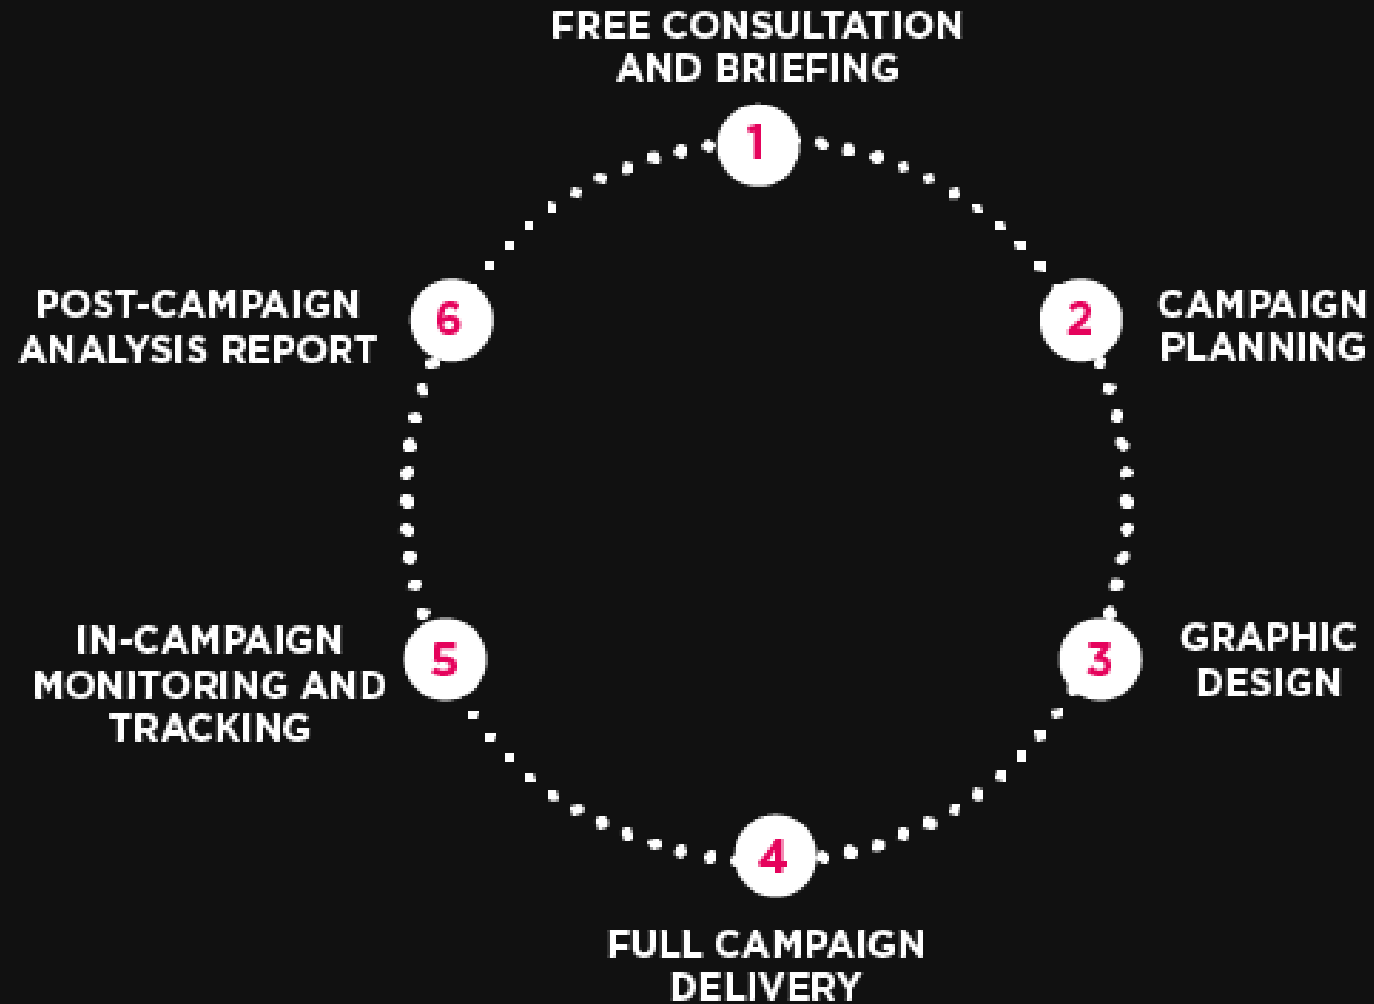

**SWANSEA**

The background is a dark charcoal grey. It features several stylized, semi-transparent graphics. There are four red location pins (teardrop shapes with a circular center) positioned around the text: one in the top-left, one in the top-right, one in the bottom-left, and one in the bottom-right. Additionally, there are numerous faint, dark grey circular and oval shapes of varying sizes scattered across the background, some resembling concentric circles or rings.

# THE PLANNING PROCESS.

---

We tailor each campaign to suit your brief, and will assist you from the start, right through to post-campaign analysis.

ROUTE

SWANSEA

PREGGGS

FRESHLY GROUND TO ORDER

COME AND SUPPORT SWANSEA CITY LADIES AT THE SWANSEA.COM STADIUM

# SWANSEA.

Our Swansea network is ideal for reaching commuters into the city. Across the city centre car parks, Swansea arena car park, Swansea Bus Station and Swansea Train Station we have seven digital 6-sheets (D6s) and a larger format landscape screen. This network of sites reaches an average of 529,806 people per week.

PEDESTRIAN  
EXIT

BLG

**#RIGHTROUTE**

**ROUTE**