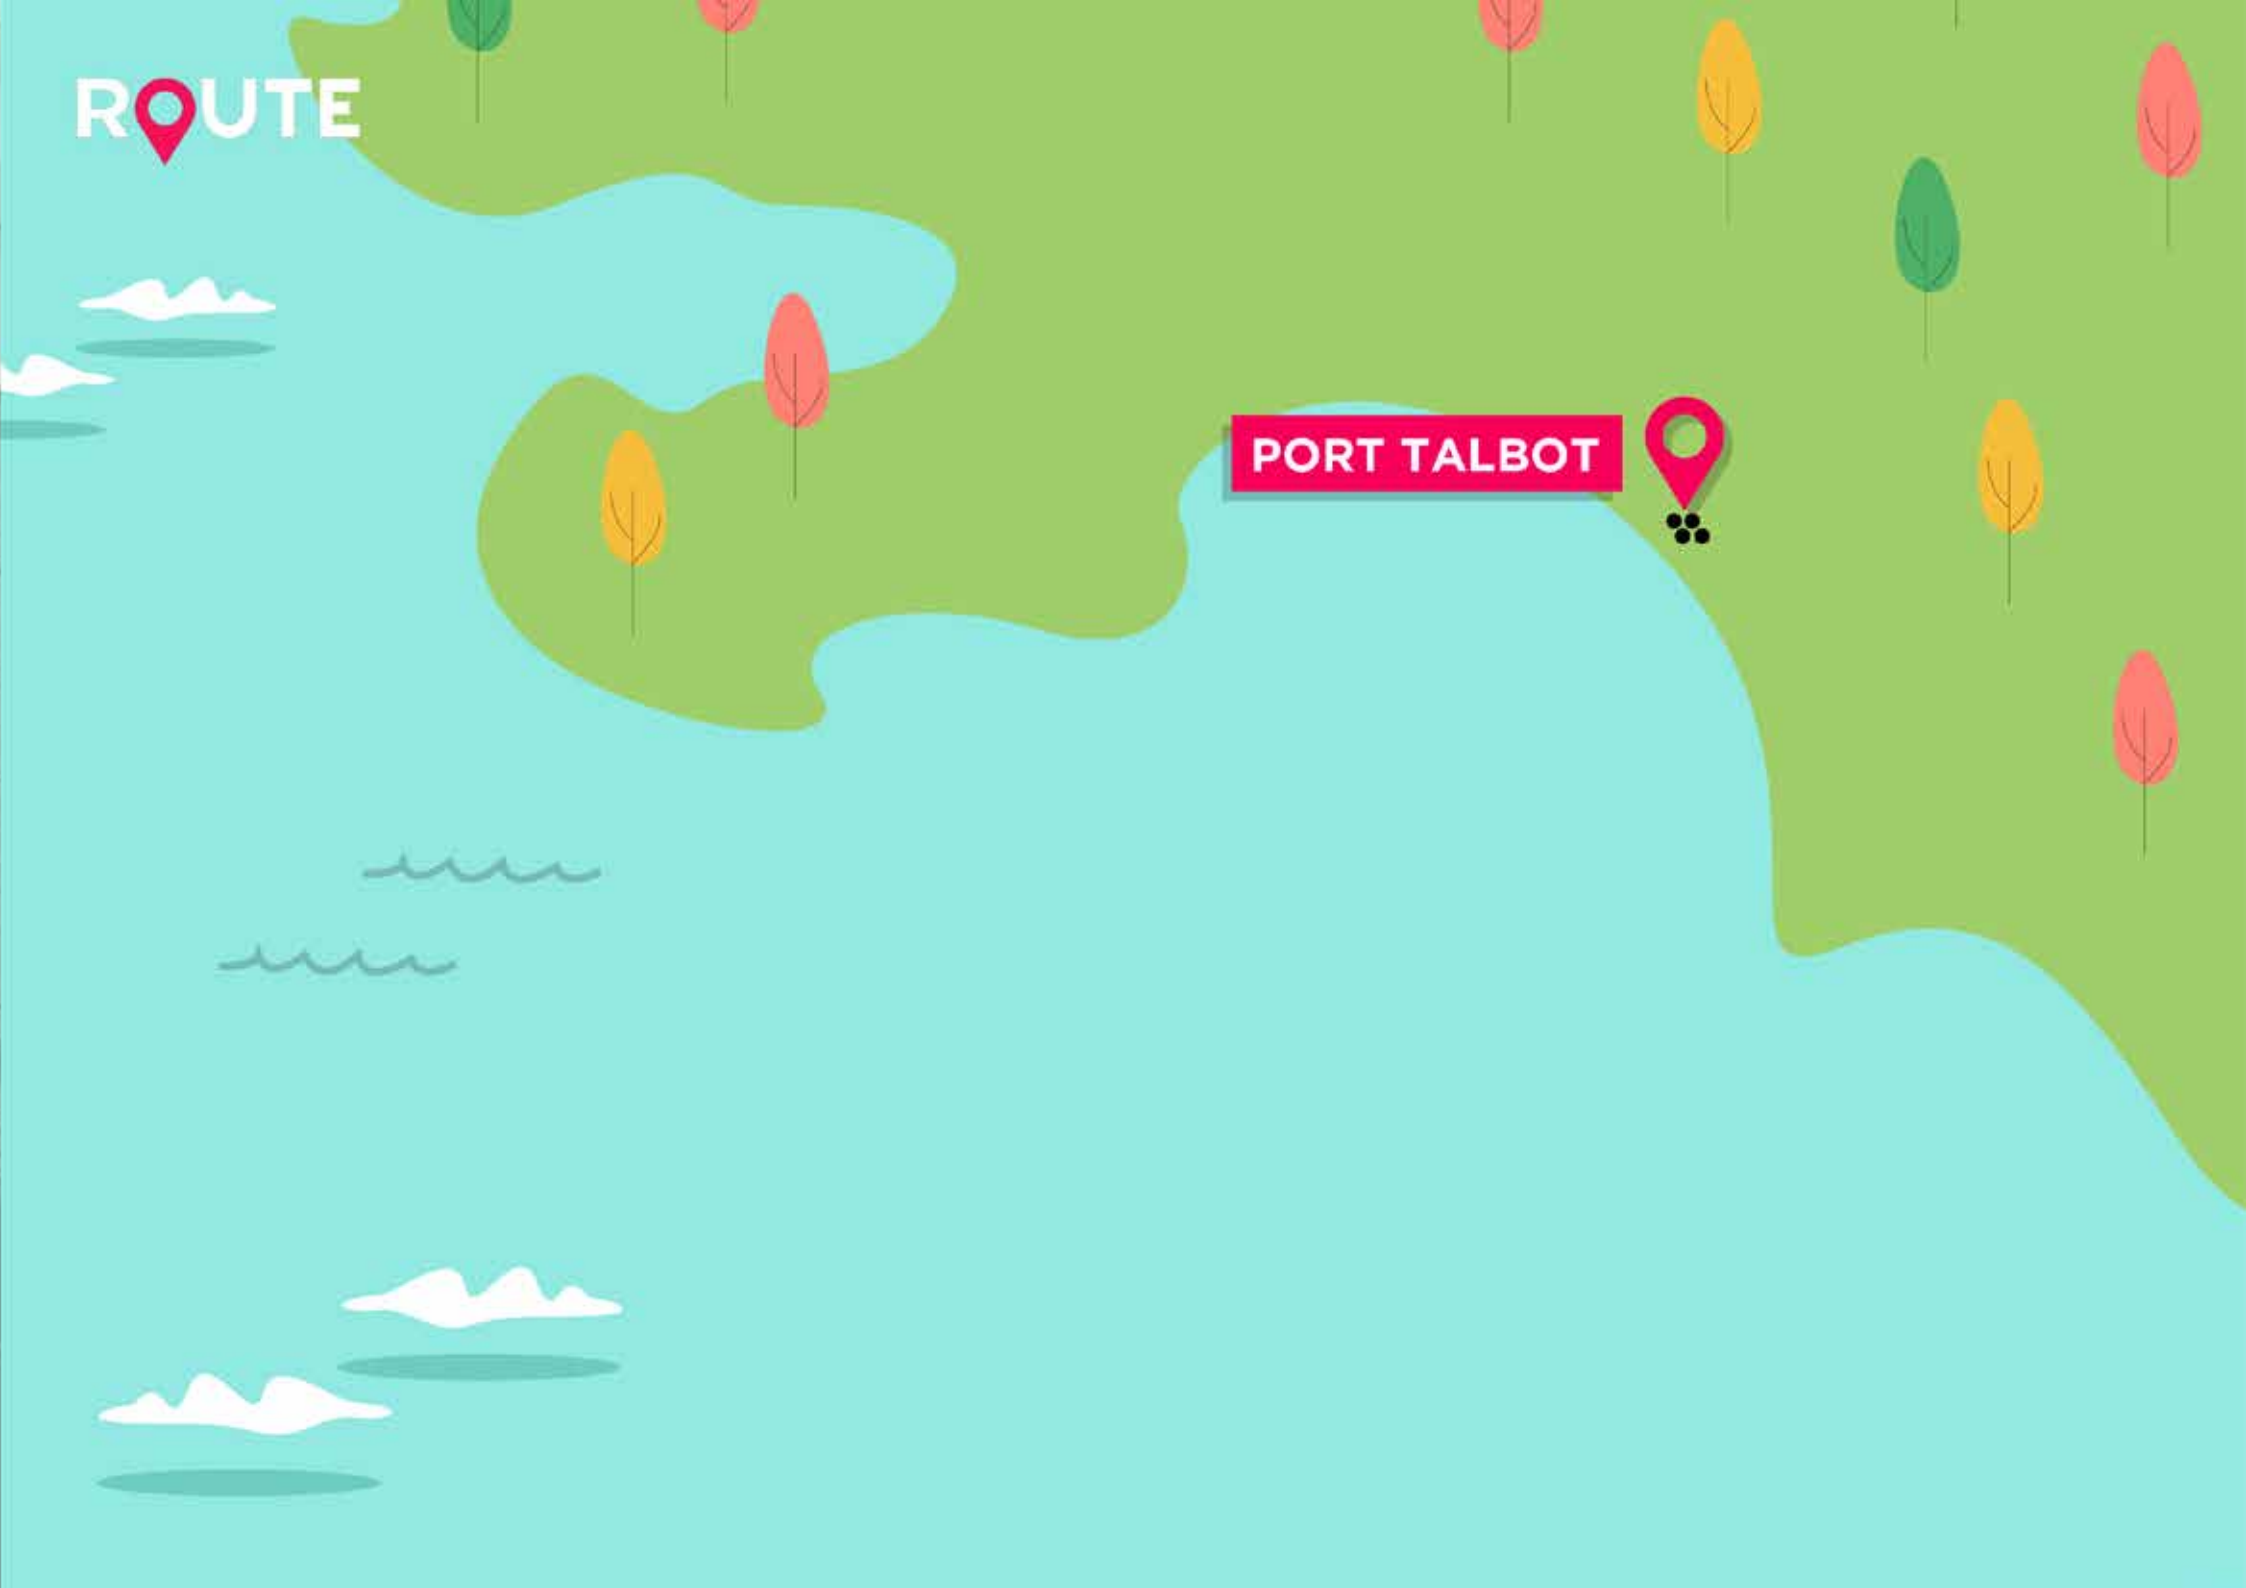

PORT TALBOT

ROUTE

THE PLANNING PROCESS.

We tailor each campaign to suit your brief, and will assist you from the start, right through to post-campaign analysis.

ROUTE

PORT TALBOT

Card
Factory

Jaro
LALANDE
PERONÉ

Warren
James

Hays
Travel

WNO
WELSH
NATIONAL
OPERA
CYMRU
NATIONAL
OPERA

La bohème Puccini
The Makropulos Affair Janáček
Migrations
Cherry Town, Moscow Shostakovich

Opera Maelstrom WNO Youth Opera

Medi 16 September – Hydref 9 October

Across the network, our screens reach an engaged, local audience in the Aberafan Shopping Centre.

The two double-sided digital 6-sheets reach an estimated 108,930 people per week, with the centre home to national brands, the county library as well as being a busy throughfare for bus station passengers.

swansea.com

ROUTE

ROUTE

THE
FRAGRANCE
SHOP

COME AND SUPPORT
SWANSEA CITY LADIES
AT THE SWANSEA.COM STADIUM

ROUTE

20%
OFF
EVERYTHING