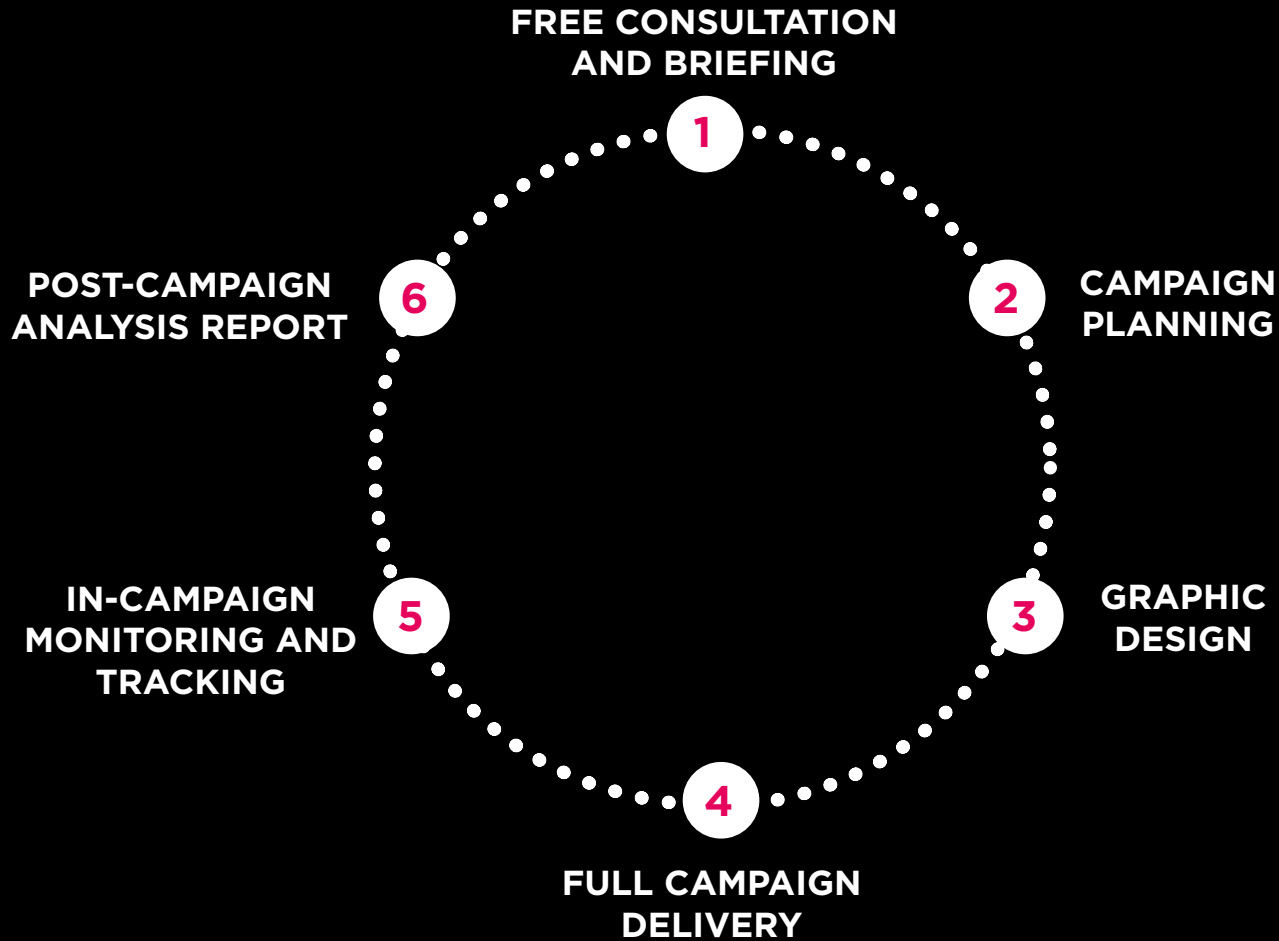

PORT TALBOT

ROUTE

THE PLANNING PROCESS.

We tailor each campaign to suit your brief, and will assist you from the start, right through to post-campaign analysis.

ROUTE

PORT TALBOT

Card
Factory

Jaro
LALANDE
PERONÉ

Warren
James

Hays
Travel

WNO
WELSH
NATIONAL
OPERA
CYMRU
NATIONAL
OPERA

La bohème Puccini
The Makropulos Affair Janáček
Migrations
Cherry Town, Moscow Shostakovich

Opera Maelstrom WNO Youth Opera

Medi 16 September – Hydref 9 October

Across the network, our screens reach an engaged, local audience in the Aberafan Shopping Centre.

The two double-sided digital 6-sheets reach an estimated 108,930 people per week, with the centre home to national brands, the county library as well as being a busy throughfare for bus station passengers.

swansea.com

ROUTE

ROUTE

THE
FRAGRANCE
SHOP

COME AND SUPPORT
SWANSEA CITY LADIES
AT THE SWANSEA.COM STADIUM

ROUTE

20%
OFF
EVERYTHING